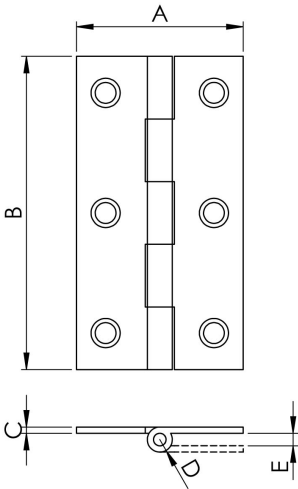

Solid Drawn Brass Butt Hinge

HSD

Solid drawn brass hinge traditionally used on cupboards, cabinets and light doors. Comes with a 10 year mechanical guarantee.