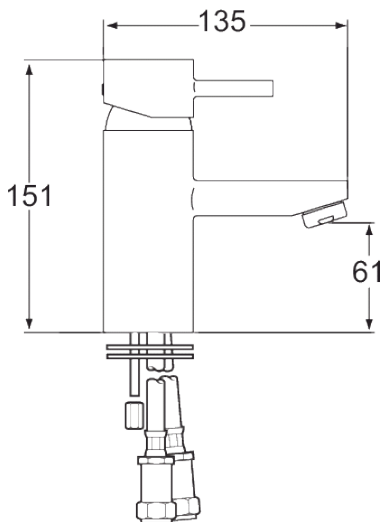

Valve/Cartridge type: Thermostatic

Supply: Suitable for high pressure only

Inlet connections: 1/2" BSP

Working pressures: 0.5 - 5.0 bar

- Tilt and turn temperature and flow control
- Comes complete with press top waste
- Minimum pressure required .5 bar

*Please refer to website for full warranty details.

Flow (Bar - l/min, open outlet)

Spout/Outlet

Flow 0.1	Flow 0.2	Flow 0.3	Flow 0.5	Flow 1.0	Flow 2.0	Flow 3.0
3.3	5	6	8	9.8	14	19

Handset/Head

N/A	N/A	N/A	N/A	N/A	N/A	N/A
-----	-----	-----	-----	-----	-----	-----